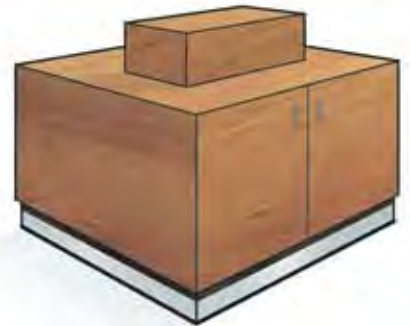

Shanghai

Dimensions	
Height	900mm
Length	1200mm - 1500mm
Depth	400mm - 600mm
Lighting	N/A
Shelves	N/A

Bell and Manila

display tables...

Brisbane

Melbourne

Wallis
storage to base

Dimensions	Brisbane	Melbourne	Wallis
Height	1000mm	1000mm	900mm
Length	1200mm - 1500mm	1000mm - 1200mm	1000mm
Depth	500mm - 700mm	500mm - 700mm	900mm
Lighting	N/A	N/A	N/A
Shelves	2 adjustable glass	1 adjustable glass	N/A

Auckland
limber tops

Wellington
glass tops

Dimensions	Auckland	Wellington
Height	500mm, 600mm, 700mm	500mm, 600mm, 700mm
Length	520mm, 620mm, 720mm	500mm, 600mm, 700mm
Depth	520mm, 620mm, 720mm	500mm, 600mm, 700mm
Lighting	N/A	N/A
Shelves	N/A	N/A