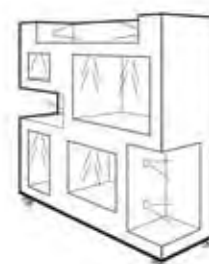

Mahogany

Grey

Cream

White

Birkdale

Birkdale

Sandwich

Dimensions	Birkdale	Sandwich
Height	1040mm	1520mm
Length	1200mm - 1500mm	1200mm - 1500mm
Depth	400mm - 600mm	400mm - 600mm
Lighting	N/A	N/A
Shelves	N/A	N/A

Fullford

Fullford

Hoylake
reversible

Dimensions	Fullford	Hoylake
Height	1000mm	1500mm
Length	1200mm	1200mm
Depth	600mm	600mm
Lighting	7 lights	10 lights
Shelves	N/A	N/A

window displays...

Leven

Largs

Leake