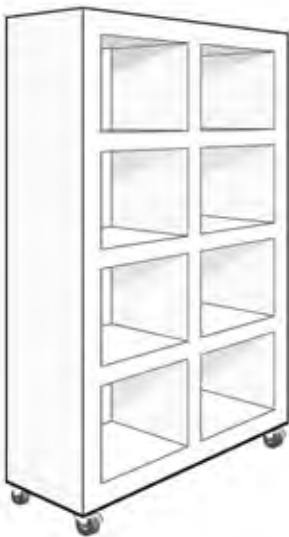

Dimensions	Dallas	Danby	Dollar
Height	900mm	700mm	700mm
Length	600mm	600mm	600mm
Depth	552mm	600mm	600mm
Lighting	N/A	N/A	N/A
Shelves	N/A	N/A	N/A

Commissions

Dunoon

central column
2 sides with slotwall,
1 side with magnet display,
1 side with open shelving
storage to base
castors

Dorchester

central column
2 sides with slotwall,
1 side with magnet display,
1 side with open shelving
storage to base
castors

Dimensions	
Height (base)	700mm - 900mm
Length	1000mm - 1200mm
Depth	1000mm - 1200mm
Lighting	N/A
Shelves	3 adjustable timber

window displays...

Turnberry

Troon
including cupboard

Prestwick
sits on top of window sill

Dimensions	Turnberry	Troon	Prestwick
Height	1920mm	1860mm	1440mm
Length	1000mm - 1200mm	1000mm - 1200mm	1000mm - 1200mm
Depth	400mm - 600mm	400mm - 600mm	400mm - 600mm
Lighting	6 downlights	4 downlights	4 downlights
Shelves	6 fixed timber	4 fixed timber	4 fixed timber