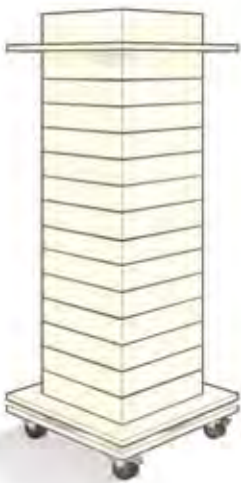

Styal

Stapley

Dimensions	Styal	Stapley
Height	1200mm	1200mm
Length	600mm	600mm
Depth	600mm	500mm
Lighting	N/A	N/A
Shelves	5 glass	3 glass

spinner displays...

multi purpose slatted, 100mm centres
(inserts not included - P.O.A.)

Mars

Neptune

Uranus
counter top spinner

Dimensions	Mars	Neptune	Uranus
Height	1800mm	1800mm	1000mm
Length	430mm - 530mm	430mm - 530mm	430mm
Depth	430mm - 530mm	430mm - 530mm	430mm
Lighting	N/A	N/A	N/A
Shelves	N/A	N/A	N/A

Jupiter

Europa

Ariel
counter top spinner

Dimensions	Jupiter	Europa	Ariel
Height	1800mm	1800mm	1000mm
Length	400mm	400mm	400mm
Depth	400mm	400mm	400mm
Lighting	N/A	N/A	N/A
Shelves	N/A	N/A	N/A

All Multi purpose spinners can be purchased with a selection of acrylic and metal fittings. Please see page 27