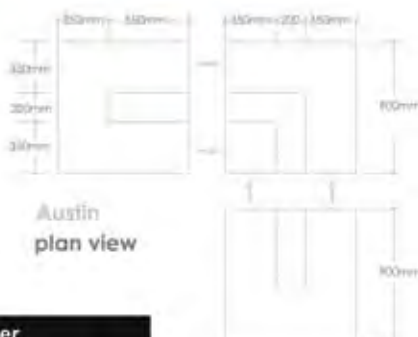

Auckland
limber tops

Wellington
glass tops

Dimensions	Auckland	Wellington
Height	500mm, 600mm, 700mm	500mm, 600mm, 700mm
Length	520mm, 620mm, 720mm	500mm, 600mm, 700mm
Depth	520mm, 620mm, 720mm	500mm, 600mm, 700mm
Lighting	N/A	N/A
Shelves	N/A	N/A

Mahogany

Grey

Cream

White

Wilde
storage to base

Homer

Defoe

Dimensions	Wilde	Homer	Defoe
Height	1350mm	850mm	1350mm
Length	1000mm	1000mm	1000mm
Depth	750mm	600mm	520mm - 720mm
Lighting	N/A	N/A	N/A
Shelves	N/A	8 adjustable timber	8 adjustable timber

Austin
available with cupboards

Deaver
storage to base

Dimensions	Austin	Deaver
Height	900mm	1400mm
Length	1800mm	1000mm - 1200mm
Depth	900mm	500mm - 600mm
Lighting	N/A	N/A
Shelves	6 shelves	N/A

Derry

storage to base