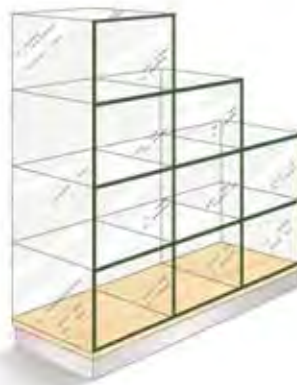

Mahogany

Grey

Cream

White

Birkdale

Birkdale

Sandwich

Dimensions	Birkdale	Sandwich
Height	1040mm	1520mm
Length	1200mm - 1500mm	1200mm - 1500mm
Depth	400mm - 600mm	400mm - 600mm
Lighting	N/A	N/A
Shelves	N/A	N/A

Fullford

Fullford

Hoylake
reversible

Dimensions	Fullford	Hoylake
Height	1000mm	1500mm
Length	1200mm	1200mm
Depth	600mm	600mm
Lighting	7 lights	10 lights
Shelves	N/A	N/A

window displays...

Leven

Largs

Leake

Dimensions	Leven	Largs	Leake
Height	1300mm	1300mm	1000mm
Length	1200mm	900mm	1500mm
Depth	300mm	300mm	300mm
Lighting	N/A	N/A	N/A
Shelves	16 fixed glass	9 fixed glass	9 fixed glass

Cable

A4, A3 and A2 acrylic poster display

Cable

available with glass, timber or acrylic shelves

Pulford

Dimensions	Pulford
Height	1400mm
Length	1160mm
Depth	600mm
Lighting	N/A
Shelves	3 fixed timber

Standard veneer & paint finishes available

Ash

Walnut