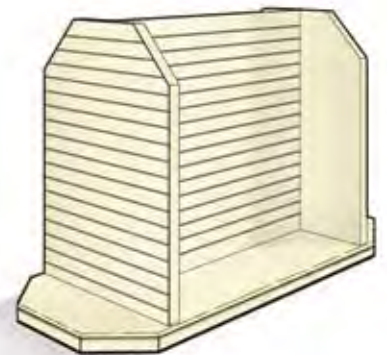

Bridport

includes raised glass top
available with cupboards

Dimensions	
Height	1300mm, 1400mm centre
Length	1164mm
Depth	650mm / 900mm
Lighting	N/A
Shelves	6 adjustable timber

Salford

Ashton

Chepstow

Dimensions	Salford/Ashton	Chepstow
Height	1350mm	1350mm
Length	1286mm	1680mm inc plinth
Depth	650mm / 900mm	650mm / 900mm
Lighting	N/A	N/A
Shelves	N/A	N/A

Barnstaple

available with cupboards
excluding shelves

Dimensions

Height	1300mm, 1400mm centre
Length	1746mm
Depth	650mm / 900mm
Lighting	N/A
Shelves	12 adjustable timber

Sidmouth

Barnstaple

Saxton

Dimensions