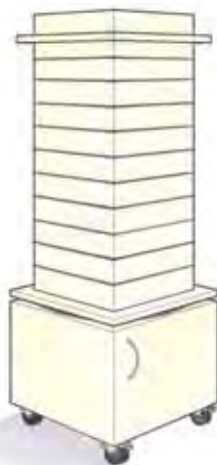

Styal

Stapley

Dimensions	Styal	Stapley
Height	1200mm	1200mm
Length	600mm	600mm
Depth	600mm	500mm
Lighting	N/A	N/A
Shelves	5 glass	3 glass

spinner displays...

multi purpose slatted, 100mm centres
(inserts not included - P.O.A.)

Mars

Neptune

Uranus
counter top spinner

Dimensions	Mars	Neptune	Uranus
Height	1800mm	1800mm	1000mm
Length	430mm - 530mm	430mm - 530mm	430mm
Depth	430mm - 530mm	430mm - 530mm	430mm
Lighting	N/A	N/A	N/A
Shelves	N/A	N/A	N/A

Jupiter

Europa

Ariel
counter top spinner

Dimensions	Jupiter	Europa	Ariel
Height	1800mm	1800mm	1000mm
Length	400mm	400mm	400mm
Depth	400mm	400mm	400mm
Lighting	N/A	N/A	N/A
Shelves	N/A	N/A	N/A

All Multi purpose spinners can be purchased with a selection of acrylic and metal fittings. Please see page 27