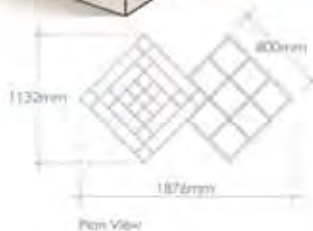

Barnstaple

available with cupboards
excluding shelves

Dimensions

Height	1300mm, 1400mm centre
Length	1746mm
Depth	650mm / 900mm
Lighting	N/A
Shelves	12 adjustable timber

Sidmouth

Barnstaple

Saxton

Dimensions

Austin
available with cupboards

Deaver
storage to base

Dimensions	Austin	Deaver
Height	900mm	1400mm
Length	1800mm	1000mm - 1200mm
Depth	900mm	500mm - 600mm
Lighting	N/A	N/A
Shelves	6 shelves	N/A

Derry

storage to base

Darwen

storage to base

Dunston

storage to base

Dimensions	Derry	Darwen	Dunston
Height	750mm	1000mm	750mm
Length	1000mm	1000mm	1400mm
Depth	1000mm	1000mm	1000mm
Lighting	N/A	N/A	N/A
Shelves	N/A	N/A	N/A

Combinations

Dimensions	Dallas	Danby	Dollar
Height	900mm	700mm	700mm
Length	600mm	600mm	600mm
Depth	552mm	600mm	600mm
Lighting	N/A	N/A	N/A
Shelves	N/A	N/A	N/A

Commissions

Dunoon

central column
2 sides with slotwall,
1 side with magnet display,
1 side with open shelving
storage to base
castors