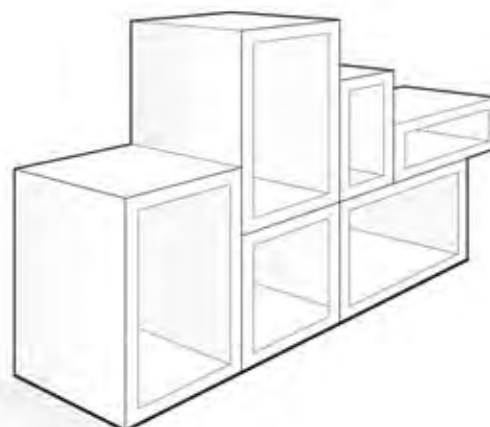

White

4 sided cubes
stackable

Talisker

Telford

Tipton

Dimensions	Talisker	Telford	Tipton
Height	600mm	400mm	400mm
Length	400mm	400mm	200mm
Depth	400mm	400mm	400mm
Lighting	N/A	N/A	N/A
Shelves	N/A	N/A	N/A

Cubins

Styal

Stapley

Dimensions	Styal	Stapley
Height	1200mm	1200mm
Length	600mm	600mm
Depth	600mm	500mm
Lighting	N/A	N/A
Shelves	5 glass	3 glass

spinner displays...

multi purpose slatted, 100mm centres
(inserts not included - P.O.A.)