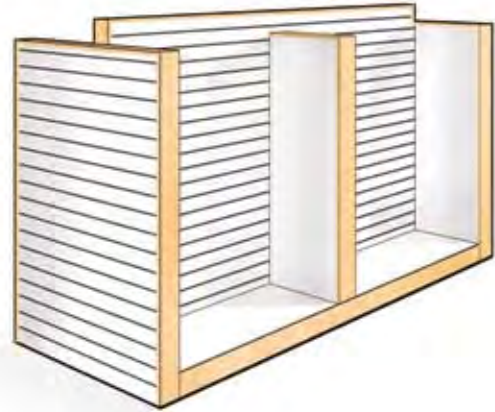

Bridport

includes raised glass top
available with cupboards

Dimensions	
Height	1300mm, 1400mm centre
Length	1164mm
Depth	650mm / 900mm
Lighting	N/A
Shelves	6 adjustable timber

Salford

Ashton

Chepstow

Dimensions	Salford/Ashton	Chepstow
Height	1350mm	1350mm
Length	1286mm	1680mm inc plinth
Depth	650mm / 900mm	650mm / 900mm
Lighting	N/A	N/A
Shelves	N/A	N/A

Barnstaple

available with cupboards
excluding shelves

Dimensions

Height	1300mm, 1400mm centre
Length	1746mm
Depth	650mm / 900mm
Lighting	N/A
Shelves	12 adjustable timber

Sidmouth

Barnstaple

Saxton

Dimensions

Height	1350mm
Length	600mm - 1000mm
Depth	600mm - 1000mm
Lighting	N/A
Shelves	N/A

glass and timber...

Milan

Como

Padova

Dimensions	Milan	Como	Padova
Height	1500mm	1500mm	1500mm
Length	1200mm - 1500mm	1200mm - 1500mm	600mm - 800mm
Depth	500mm - 650mm	500mm - 650mm	600mm - 800mm
Lighting	N/A	N/A	N/A
Shelves	3 fixed glass	3 fixed glass	3 fixed glass