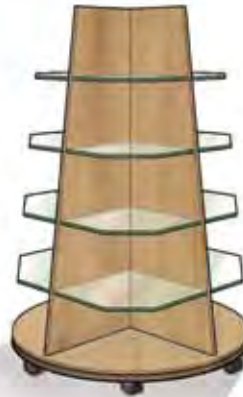

Medusa

Gifts

Artemis

glass and timber
available with curved shelves