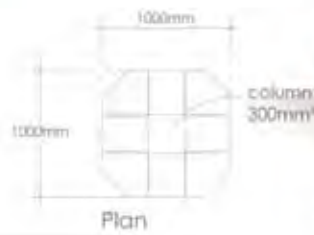

© 2008

Asti

Venice

Dimension	Asti	Venice
Height	1300mm	1300mm
Length	1200mm	1800mm - 2000mm
Depth	400mm - 600mm	400mm - 600mm
Lighting	N/A	N/A
Shelves	3 fixed glass	3 fixed glass

Edro

available with curved corners

Pisa

available with angled corners

Vicenza

Dimensions	Edra	Pisa	Vicenza
Height	1200mm / 1400mm	1200mm / 1400mm	1600mm
Length	600mm / 850mm	600mm / 850mm	650mm
Depth	600mm / 850mm	600mm / 850mm	650mm
Lighting	N/A	N/A	N/A
Shelves	12 fixed glass	12 fixed glass	16 fixed glass

White

Exton

Genova

includes central column, option to have light box or slatwall
can also be built around existing column
available with curved corners

Dimensions	Exton	Genova
Height	1379mm	varies depending on size of column
Length	1700mm	varies depending on size of column
Depth	850mm	varies depending on size of column
Lighting	N/A	Light box
Shelves	15 fixed glass	24 fixed glass

Law

Edge

Dimensions	Law	Edge
Height	1379mm	1379mm
Length	2400mm	1700mm
Depth	600mm	600mm
Lighting	N/A	N/A
Shelves	18 fixed glass	15 fixed glass

glass display tables...

Silverado Double

Silverado Triple

Silverado