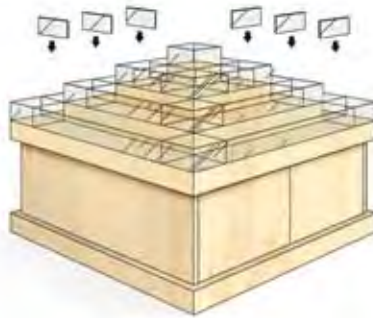

Mahogany

Grey

Cream

White

Wilde
storage to base

Homer

Defoe

Dimensions	Wilde	Homer	Defoe
Height	1350mm	850mm	1350mm
Length	1000mm	1000mm	1000mm
Depth	750mm	600mm	520mm - 720mm
Lighting	N/A	N/A	N/A
Shelves	N/A	8 adjustable timber	8 adjustable timber

Austin
available with cupboards

Deaver
storage to base

Dimensions	Austin	Deaver
Height	900mm	1400mm
Length	1800mm	1000mm - 1200mm
Depth	900mm	500mm - 600mm
Lighting	N/A	N/A
Shelves	6 shelves	N/A

Derry

storage to base

Darwen

storage to base

Dunston

storage to base

Dimensions	Derry	Darwen	Dunston
Height	750mm	1000mm	750mm
Length	1000mm	1000mm	1400mm
Depth	1000mm	1000mm	1000mm
Lighting	N/A	N/A	N/A
Shelves	N/A	N/A	N/A

Combinations