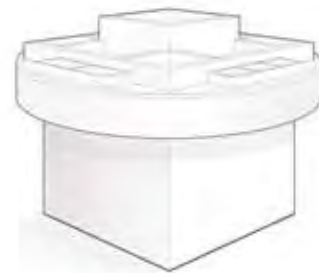

Derby

storage to base

Dimensions	Combination	Derby
Height	1000mm	1000mm
Length	1876mm - 2345mm	1000mm
Depth	1132mm - 1415mm	1000mm
Lighting	N/A	N/A
Shelves	N/A	N/A

Standard
veneer &
paint finishes
available

Ash

Walnut

Steamed
Beech

White
Beech

Oak

Cherry

Maple

Mahogany

Grey

Cream

White