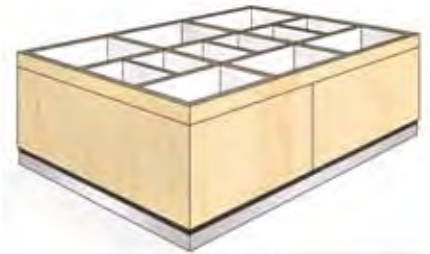

Mahogany

Grey

Cream

White

Wilde
storage to base

Homer

Defoe

Dimensions	Wilde	Homer	Defoe
Height	1350mm	850mm	1350mm
Length	1000mm	1000mm	1000mm
Depth	750mm	600mm	520mm - 720mm
Lighting	N/A	N/A	N/A
Shelves	N/A	8 adjustable timber	8 adjustable timber

Austin
available with cupboards

Deaver
storage to base

Dimensions	Austin	Deaver
Height	900mm	1400mm
Length	1800mm	1000mm - 1200mm
Depth	900mm	500mm - 600mm
Lighting	N/A	N/A
Shelves	6 shelves	N/A

Derry

storage to base

Darwen

storage to base

Dunston

storage to base

Dimensions	Derry	Darwen	Dunston
Height	750mm	1000mm	750mm
Length	1000mm	1000mm	1400mm
Depth	1000mm	1000mm	1000mm
Lighting	N/A	N/A	N/A
Shelves	N/A	N/A	N/A

Combinations