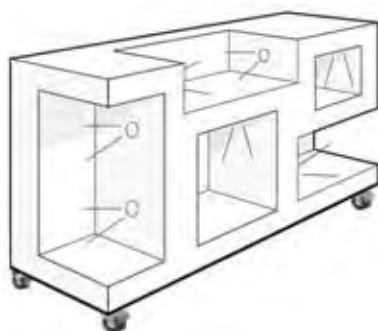

Mahogany

Grey

Cream

White

Birkdale

Birkdale

Sandwich

Dimensions	Birkdale	Sandwich
Height	1040mm	1520mm
Length	1200mm - 1500mm	1200mm - 1500mm
Depth	400mm - 600mm	400mm - 600mm
Lighting	N/A	N/A
Shelves	N/A	N/A

Fullford

Fullford

Hoylake
reversible

Dimensions	Fullford	Hoylake
Height	1000mm	1500mm
Length	1200mm	1200mm
Depth	600mm	600mm
Lighting	7 lights	10 lights
Shelves	N/A	N/A

window displays...

Leven

Largs

Leake

Dimensions	Leven	Largs	Leake
Height	1300mm	1300mm	1000mm
Length	1200mm	900mm	1500mm
Depth	300mm	300mm	300mm
Lighting	N/A	N/A	N/A
Shelves	16 fixed glass	9 fixed glass	9 fixed glass

Cable

A4, A3 and A2 acrylic poster display