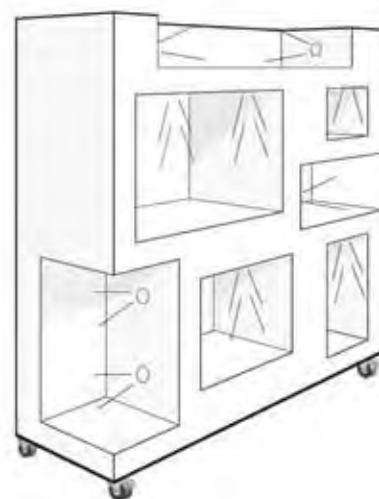

Mahogany

Grey

Cream

White

Birkdale

Birkdale

Sandwich

Dimensions	Birkdale	Sandwich
Height	1040mm	1520mm
Length	1200mm - 1500mm	1200mm - 1500mm
Depth	400mm - 600mm	400mm - 600mm
Lighting	N/A	N/A
Shelves	N/A	N/A

Fullford

Fullford

Hoylake
reversible

Dimensions	Fullford	Hoylake
Height	1000mm	1500mm
Length	1200mm	1200mm
Depth	600mm	600mm
Lighting	7 lights	10 lights
Shelves	N/A	N/A

window displays...

Leven

Largs

Leake

Dimensions	Leven	Largs	Leake
Height	1300mm	1300mm	1000mm
Length	1200mm	900mm	1500mm
Depth	300mm	300mm	300mm
Lighting	N/A	N/A	N/A
Shelves	16 fixed glass	9 fixed glass	9 fixed glass

Cable

A4, A3 and A2 acrylic poster display