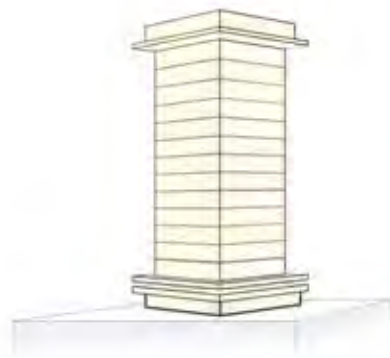

Styal

Stapley

Dimensions	Styal	Stapley
Height	1200mm	1200mm
Length	600mm	600mm
Depth	600mm	500mm
Lighting	N/A	N/A
Shelves	5 glass	3 glass

spinner displays...

multi purpose slatted, 100mm centres
(inserts not included - P.O.A.)

Mars

Neptune

Uranus
counter top spinner

Dimensions	Mars	Neptune	Uranus
Height	1800mm	1800mm	1000mm
Length	430mm - 530mm	430mm - 530mm	430mm
Depth	430mm - 530mm	430mm - 530mm	430mm
Lighting	N/A	N/A	N/A
Shelves	N/A	N/A	N/A

Jupiter

Europa

Ariel
counter top spinner

Dimensions	Jupiter	Europa	Ariel
Height	1800mm	1800mm	1000mm
Length	400mm	400mm	400mm
Depth	400mm	400mm	400mm
Lighting	N/A	N/A	N/A
Shelves	N/A	N/A	N/A

All Multi purpose spinners can be purchased with a selection of acrylic and metal fittings. Please see page 27