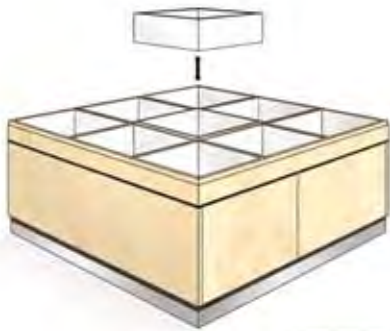

Auckland
limber tops

Wellington
glass tops

Dimensions	Auckland	Wellington
Height	500mm, 600mm, 700mm	500mm, 600mm, 700mm
Length	520mm, 620mm, 720mm	500mm, 600mm, 700mm
Depth	520mm, 620mm, 720mm	500mm, 600mm, 700mm
Lighting	N/A	N/A
Shelves	N/A	N/A

Mahogany

Grey

Cream

White

Wilde
storage to base

Homer

Defoe

Dimensions	Wilde	Homer	Defoe
Height	1350mm	850mm	1350mm
Length	1000mm	1000mm	1000mm
Depth	750mm	600mm	520mm - 720mm
Lighting	N/A	N/A	N/A
Shelves	N/A	8 adjustable timber	8 adjustable timber

Austin
available with cupboards

Deaver
storage to base

Dimensions	Austin	Deaver
Height	900mm	1400mm
Length	1800mm	1000mm - 1200mm
Depth	900mm	500mm - 600mm
Lighting	N/A	N/A
Shelves	6 shelves	N/A

Derry

storage to base

Darwen

storage to base

Dunston

storage to base

Dimensions	Derry	Darwen	Dunston
Height	750mm	1000mm	750mm
Length	1000mm	1000mm	1400mm
Depth	1000mm	1000mm	1000mm
Lighting	N/A	N/A	N/A
Shelves	N/A	N/A	N/A

Combinations