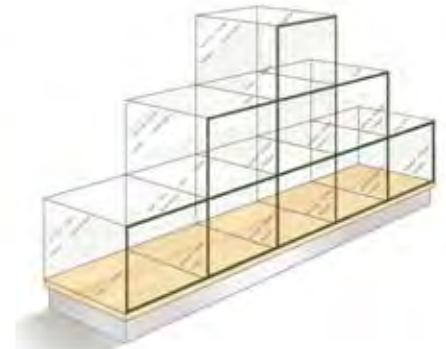

Mahogany

Grey

Cream

White

Birkdale

Birkdale

Sandwich

Dimensions	Birkdale	Sandwich
Height	1040mm	1520mm
Length	1200mm - 1500mm	1200mm - 1500mm
Depth	400mm - 600mm	400mm - 600mm
Lighting	N/A	N/A
Shelves	N/A	N/A

Fullford

Fullford

Hoylake
reversible

Dimensions	Fullford	Hoylake
Height	1000mm	1500mm
Length	1200mm	1200mm
Depth	600mm	600mm
Lighting	7 lights	10 lights
Shelves	N/A	N/A

window displays...

Leven

Largs

Leake

Dimensions	Leven	Largs	Leake
Height	1300mm	1300mm	1000mm
Length	1200mm	900mm	1500mm
Depth	300mm	300mm	300mm
Lighting	N/A	N/A	N/A
Shelves	16 fixed glass	9 fixed glass	9 fixed glass

Cable

A4, A3 and A2 acrylic poster display