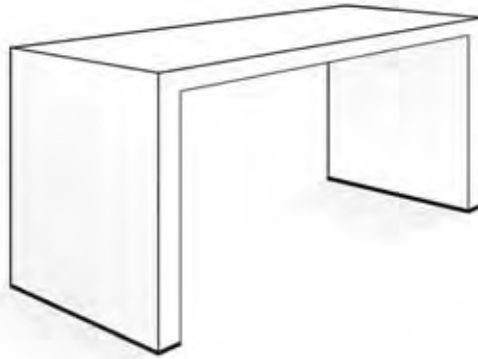

Grey

Cream

White

Manila

Penang

Lankawi

Dimensions	Manila	Penang	Lankawi
Height	1000mm - 1200mm	1000mm	500mm
Length	1200mm - 1500mm	1500mm	500mm
Depth	400mm - 600mm	500mm	500mm
Lighting	N/A	N/A	N/A
Shelves	N/A	N/A	N/A

Shanghai

Dimensions	
Height	900mm
Length	1200mm - 1500mm
Depth	400mm - 600mm
Lighting	N/A
Shelves	N/A

Bell and Manila

display tables...

Brisbane

Melbourne

Wallis
storage to base

Dimensions	Brisbane	Melbourne	Wallis
Height	1000mm	1000mm	900mm
Length	1200mm - 1500mm	1000mm - 1200mm	1000mm
Depth	500mm - 700mm	500mm - 700mm	900mm
Lighting	N/A	N/A	N/A
Shelves	2 adjustable glass	1 adjustable glass	N/A

Auckland
limber tops

Wellington
glass tops

Dimensions	Auckland	Wellington
Height	500mm, 600mm, 700mm	500mm, 600mm, 700mm
Length	520mm, 620mm, 720mm	500mm, 600mm, 700mm
Depth	520mm, 620mm, 720mm	500mm, 600mm, 700mm
Lighting	N/A	N/A
Shelves	N/A	N/A